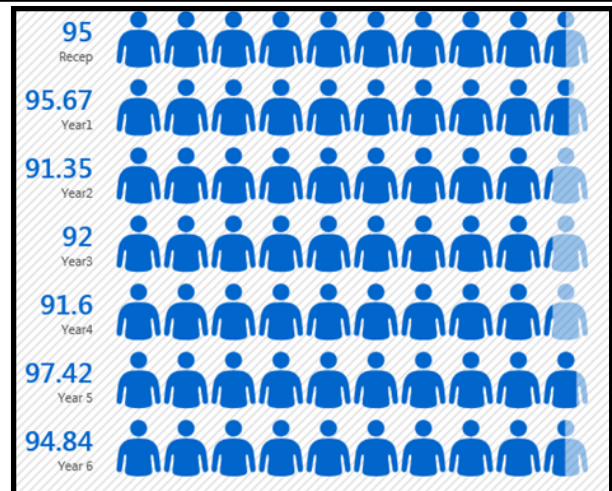

St Mary Magdalene Academy Liverpool Road London N7 8PG Tel 020 7697 0123

Email firstcontact@smmacademy.org Website www.smmacademy.org

St Mary Magdalene Academy Companies: are private charitable companies limited by guarantee, no share capital
St Mary Magdalene Academy Company No. 5412502 St Mary Magdalene Academy: The Courtyard Company No. 8619729

Last week's attendance